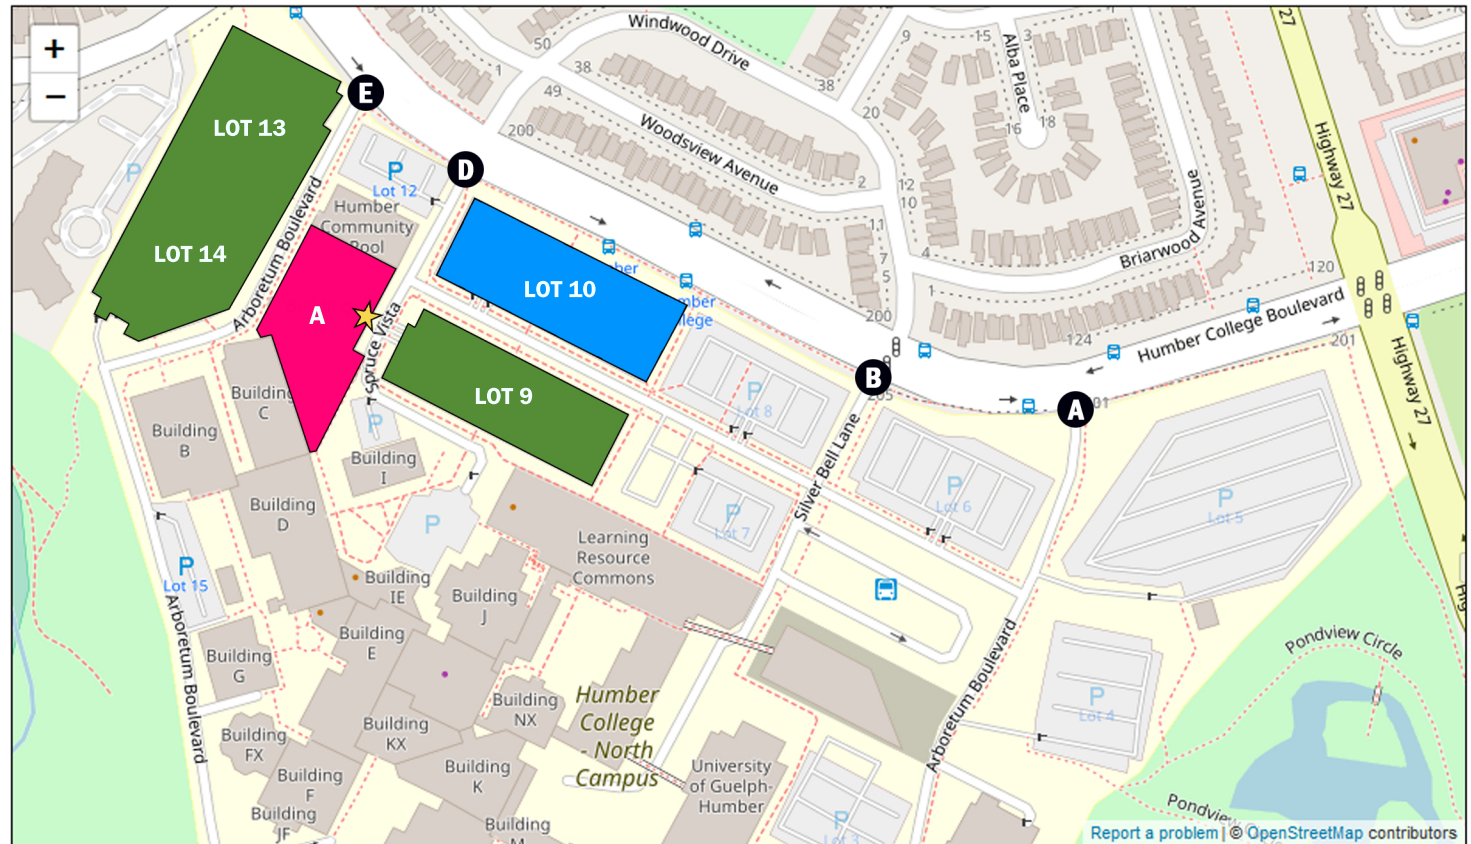

ONTARIO DISTRICT — HUMBER COLLEGE *FIRST* ROBOTICS COMPETITION

PARKING MAP

VENUE ADDRESS

205 Humber College Blvd.
Toronto, Ontario
M9W 5L7 Canada

COMPETITION AREA

North Athletic Centre
BUILDING A

LOT 10 IS DESIGNATED
FOR TEAM LOAD IN ON
FRIDAY — IF THIS LOT IS FULL
PAID PARKING IS AVAILABLE
ELSEWHERE

ALL PARKING LOTS ARE **FREE**
ON SATURDAY AND SUNDAY.
PLEASE NOTE THAT THEY ARE
UNAVAILABLE ON FRIDAY

★ LOAD IN DOORS

Coming from **HWY 27** use **ENTRANCE A** or **B**

Coming from **427/FINCH** use **ENTRANCE E** or **D**